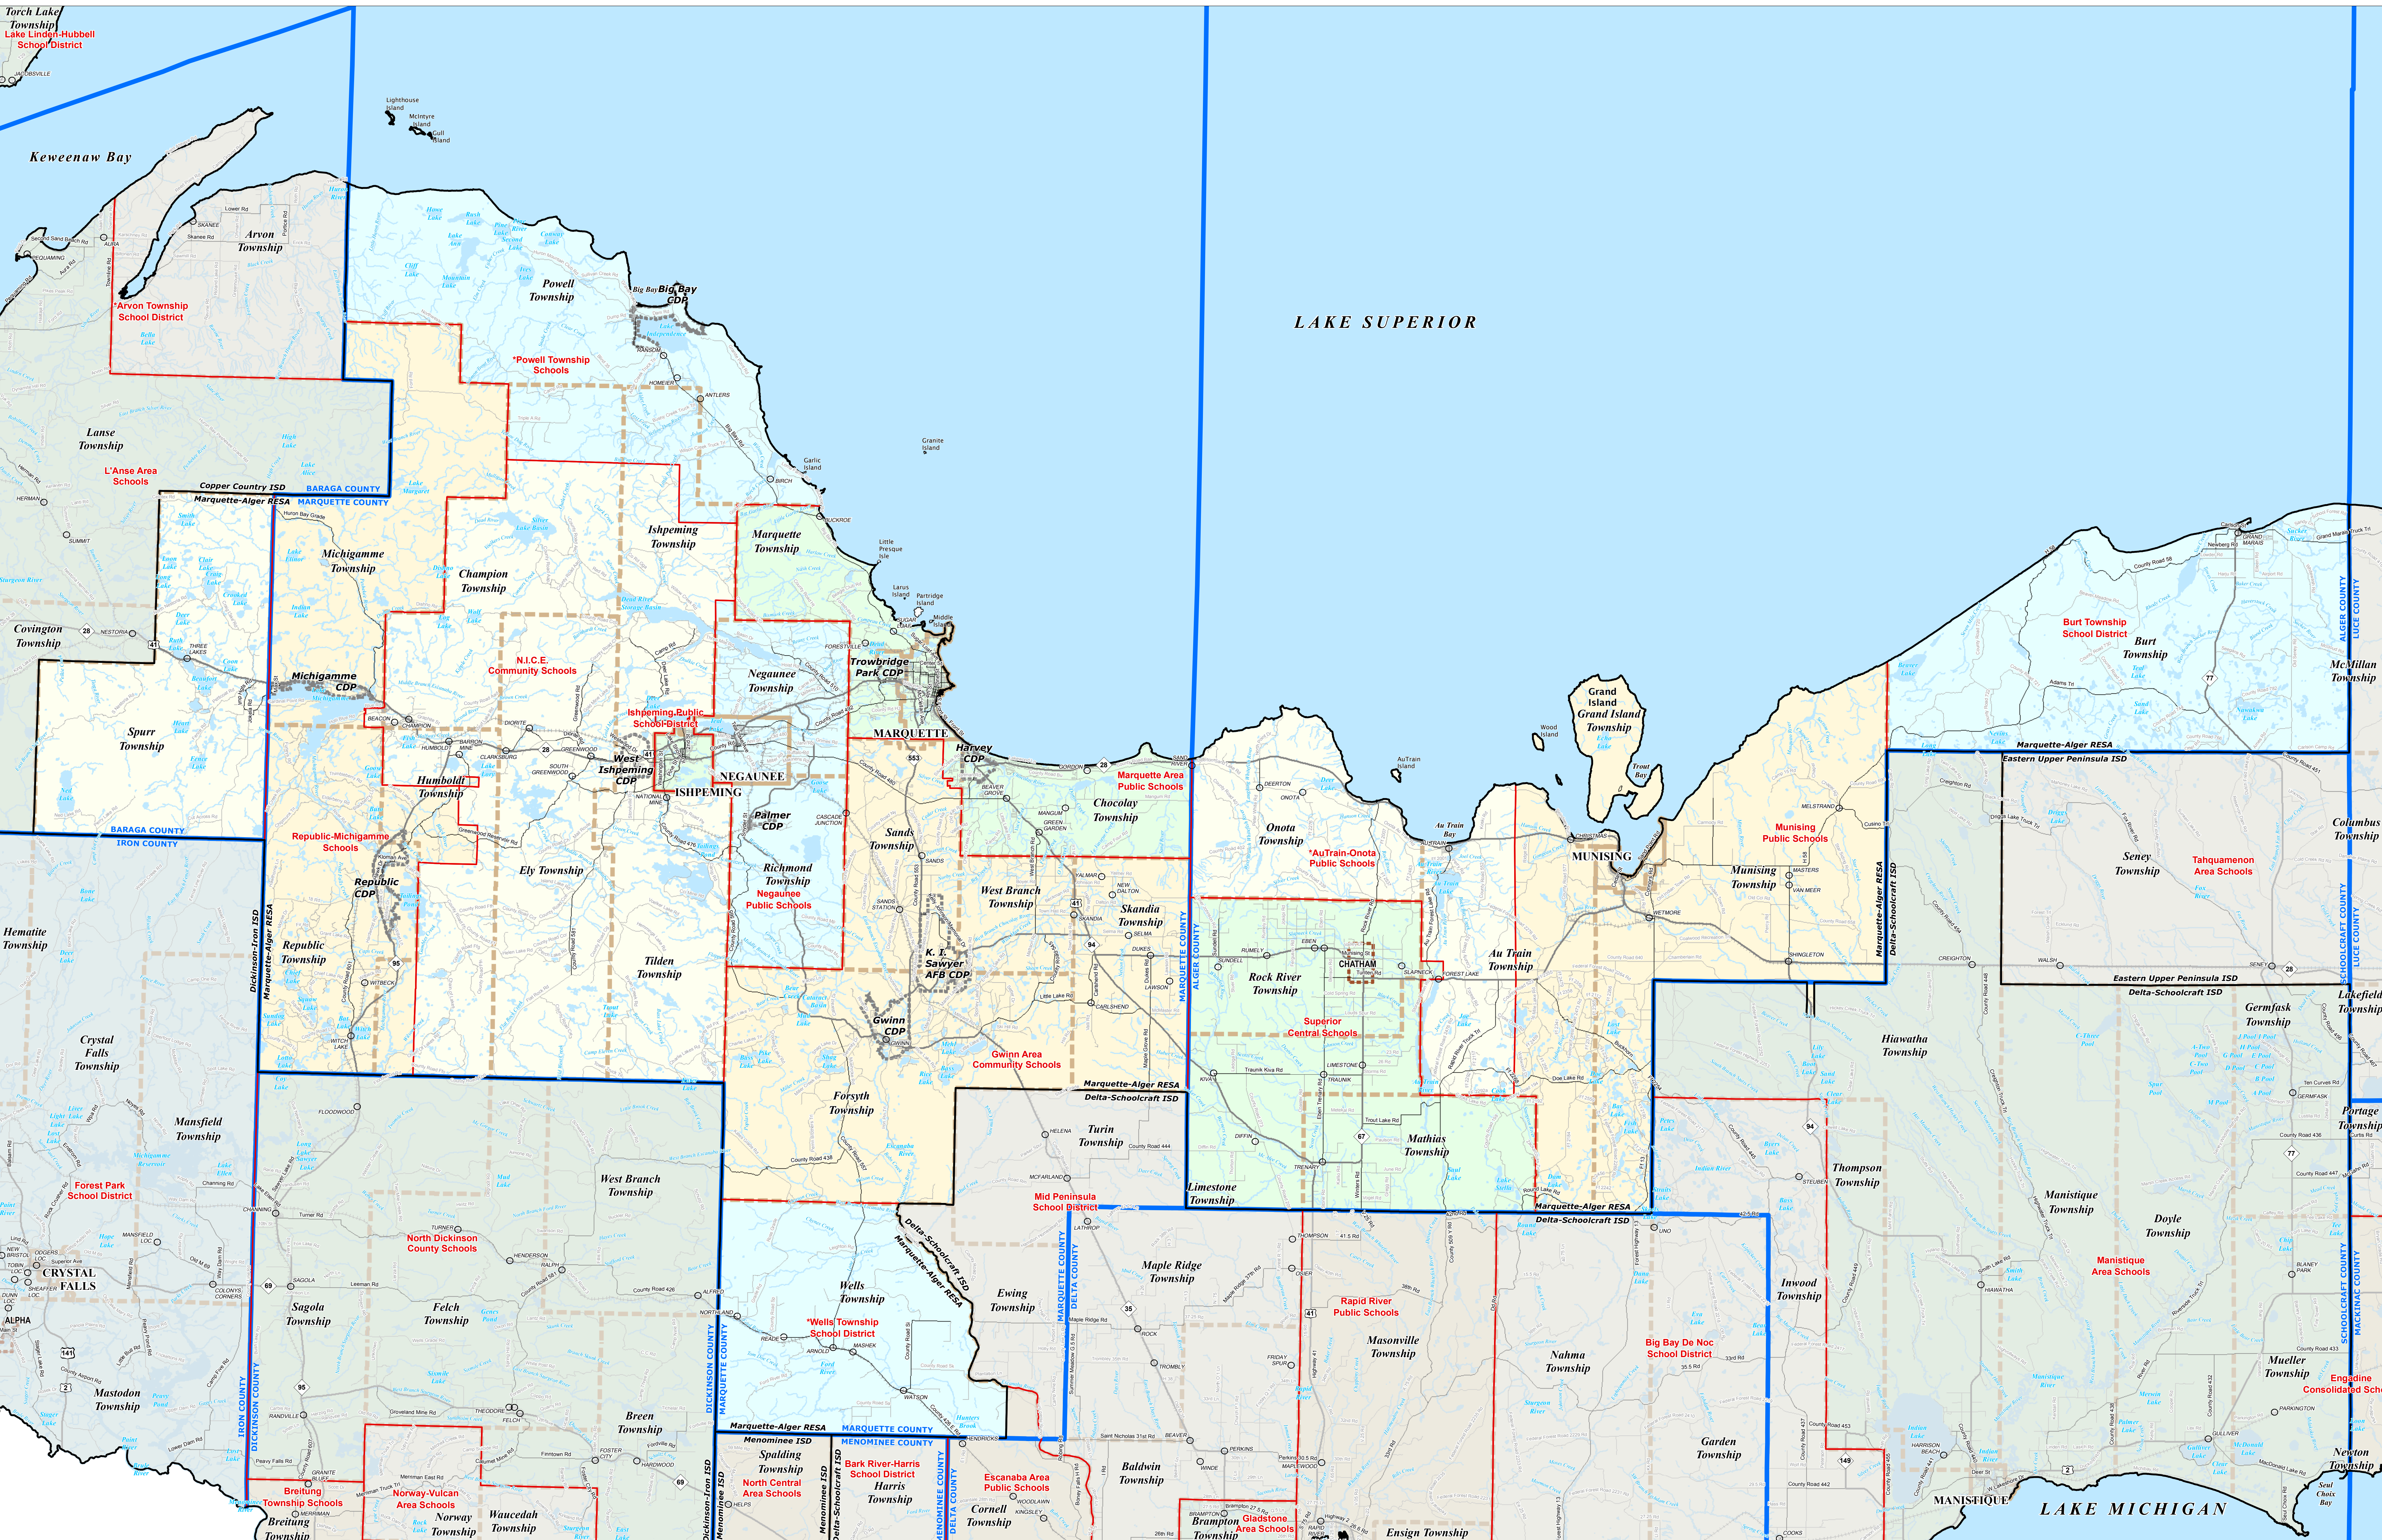

MARQUETTE-ALGER RESA

0 2.5 5 Miles

11/18/13

Legend

Source: Michigan Geographic Framework, v13a